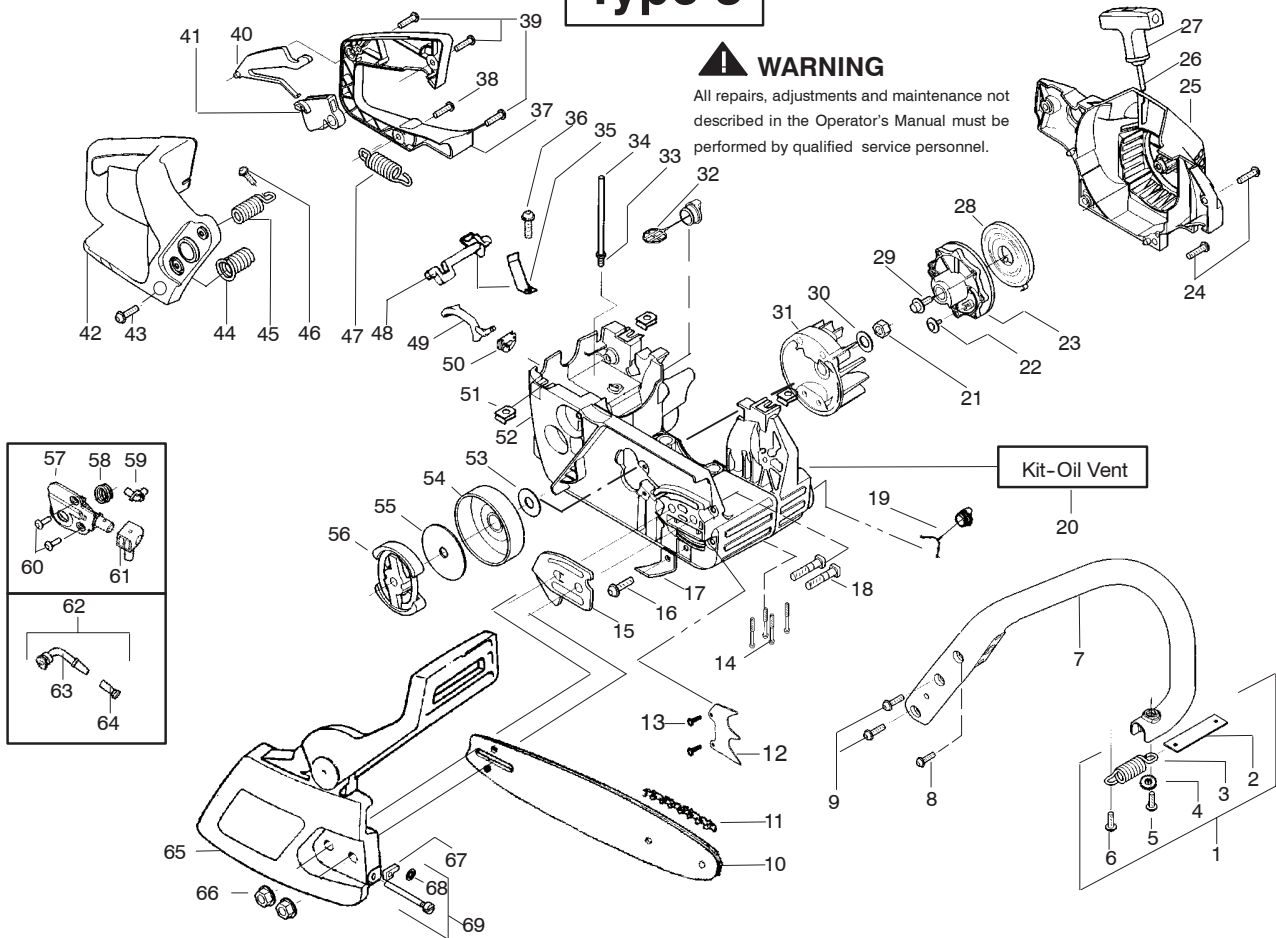

PARTS LIST NO. 530087882		McCULLOCH PARTS LIST	CHAIN SAW MODEL(S) MAC CAT 335, 435	
DATE 3/04/08	Replaces 530087882 -5/31/07		Note: Illustration may differ from actual model due to design changes	PAGE NO. 5

Type 5

Ref.	Part No.	Description	Ref.	Part No.	Description	Ref.	Part No.	Description
1.	530059667	Assy.-Isolator	29.	530015920	Screw	54.	530047061	Assy.-Clutch Drum w/bearing
2.	530047608	Limiter Strap	30.	530015127	Washer-Flywheel	55.	530015611	Washer-Clutch
3.	530059668	Spring-Isolator	31.	530039187	Assy-Flywheel	56.	530014949	Assy. Clutch
4.	530015158	Washer	32.	530047192	Assy-Fuel Cap	57.	530071259	Kit - Oil Pump (incl. 58,59,61)
5.	530016018	Screw	33.	530023877	Fitting-fuel line	58.	530037820	Gear-Worm Spring
6.	530015843	Screw	34.	530069216	Kit-Fuel line (large)	59.	530049477	Elbow-Oil Pickup
7.	530047583	Front Handle	35.	530016149	Spring-Switch	60.	530016064	Screw
8.	530015940	Screw	36.	530015775	Screw	61.	530019206	Seal Block
9.	530015814	Screw	37.	530047581	Cover-Rear Handle	62.	530047663	Assy-Oil Pick-up (Incl. 63,64)
10.	530044896	Bar - 14"	38.	530015886	Screw	63.	530038373	Pick-up Oiler
	530044915	Bar - 16"	39.	530015906	Screw	64.	530056533	Filter-Oil
11.	538029933	Chain - 14"	40.	530036098	Throttle Lockout	65.	545139901	Assy.-Chain Brake
	538248288	Chain - 16"	41.	530036097	Trigger-Throttle	66.	530015917	Nut-Bar Mounting
12.	530014381	Kit-Spike (Incl. 13)	42.	530047582	Handle - Rear	67.	530015826	Pin-Bar Adjust
13.	530016439	Screw	43.	★★★★★	Screw	68.	530038593	Retainer
14.	530016132	Screw	44.	★★★★★	Assy Isolator-lower	69.	530069611	Kit-Bar Adjusting (incl. # 67,68)
15.	530038238	Plate-Bar Mount.	45.	530071958	Kit-Isolator (Upper)			
16.	530015814	Screw	46.	530015875	Screw			
17.	530029850	Chain Catcher	47.	530059668	Spring-Isolator			
18.	530016133	Bolt-Bar	48.	530057473	Lever-Switch			
19.	530010846	Assy-Oil Cap	49.	530057474	Lever-Choke			
20.	530071666	Kit-Oil Vent	50.	530049005	Grommet-Knob			
21.	530016134	Nut-Flywheel	51.	530015922	Nut-"U"-Type			
22.	530016080	Screw	52.	530058730	Assy-Chassis fuel lines and caps)			
23.	530037817	Starter Pulley	53.	530015907	Washer-Thrust			
24.	530015892	Screw						
25.	530049335	Housing-Fan						
26.	530069232	Kit - Rope						
27.	530056402	Handle-Starter						
28.	530027531	Spring-Recoil						

✓ = NEW PART NUMBER FOR THIS IPL

★ = REFER TO THE SERVICE REFERENCE INDICATED FOR MORE INFORMATION. (LOCATED AT END OF IPL)