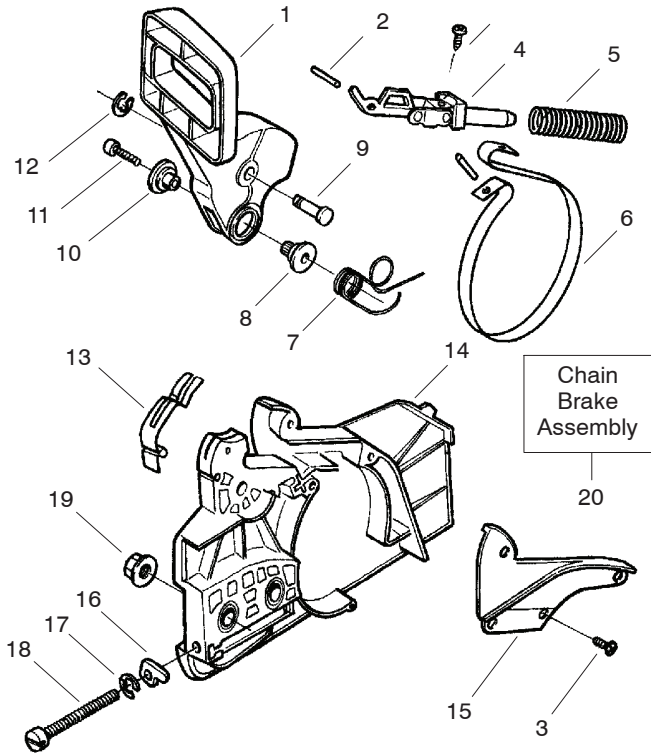

✓ = NEW PART NUMBER FOR THIS IPL

★ = REFER TO THE SERVICE REFERENCE INDICATED FOR MORE INFORMATION. (LOCATED AT END OF IPL)

PARTS LIST NO. 530087882		McCULLOCH. PARTS LIST	CHAIN SAW MODEL(S) MAC CAT 335, 435
DATE 3/04/08	Replaces 530087882 -5/31/07		Note: Illustration may differ from actual model due to design changes

✓ = NEW PART NUMBER FOR THIS IPL

* = REFER TO THE SERVICE REFERENCE INDICATED FOR MORE INFORMATION. (LOCATED AT END OF IPL)

PARTS LIST NO. 530087882		McCULLOCH PARTS LIST	CHAIN SAW MODEL(S) MAC CAT 335, 435
DATE 3/04/08	Replaces 530087882 -5/31/07		Note: Illustration may differ from actual model due to design changes

Carburetor Assembly – WT-391 – #530069722

Ref.	Part No.	Description
1.	530038479	Limiter Cap-High
2.	530038478	Limiter Cap-Low
3.	530069826	Carburetor Repair Kit (KIT= Indicates Contents) & Includes Limiter Caps
4.	530069844	Gasket/Diaphragm Kit (● = Indicates Contents)

PARTS LIST NO. 530087882		McCULLOCH. PARTS LIST	CHAIN SAW MODEL(S) MAC CAT 335, 435
DATE 3/04/08	Replaces 530087882 -5/31/07		Note: Illustration may differ from actual model due to design changes

Ref.	Part No.	Description
1.	530071347	Actuating Lever
2.	530015913	Spring Pin
3.	530015911	Screw
4.	530054741	Front & Rear Link Ass'y.
5.	530016237	Spring Compression
6.	530052232	Brake Band
7.	530015910	Handguard Spring
8.	530056531	Journal-Right
9.	530029879	Pivot Pin
10.	530029881	Journal-Left
11.	530016384	Screw
12.	530038593	Retainer
13.	530029878	Position Spring
14.	530054747	Cover-Clutch (Type 1-3)
	530054744	Cover-Clutch (Type 4-5)
15.	530038679	Chain Brake Cover
16.	530015826	Bar Adjusting Pin
17.	530038593	Retainer
18.	530016110	Screw-Bar Adjusting
19.	530015917	Nut
20.	530054736	Assy-Chain Brake (Type 1-3)
	530054739	Assy-Chain Brake (Type 4-5)