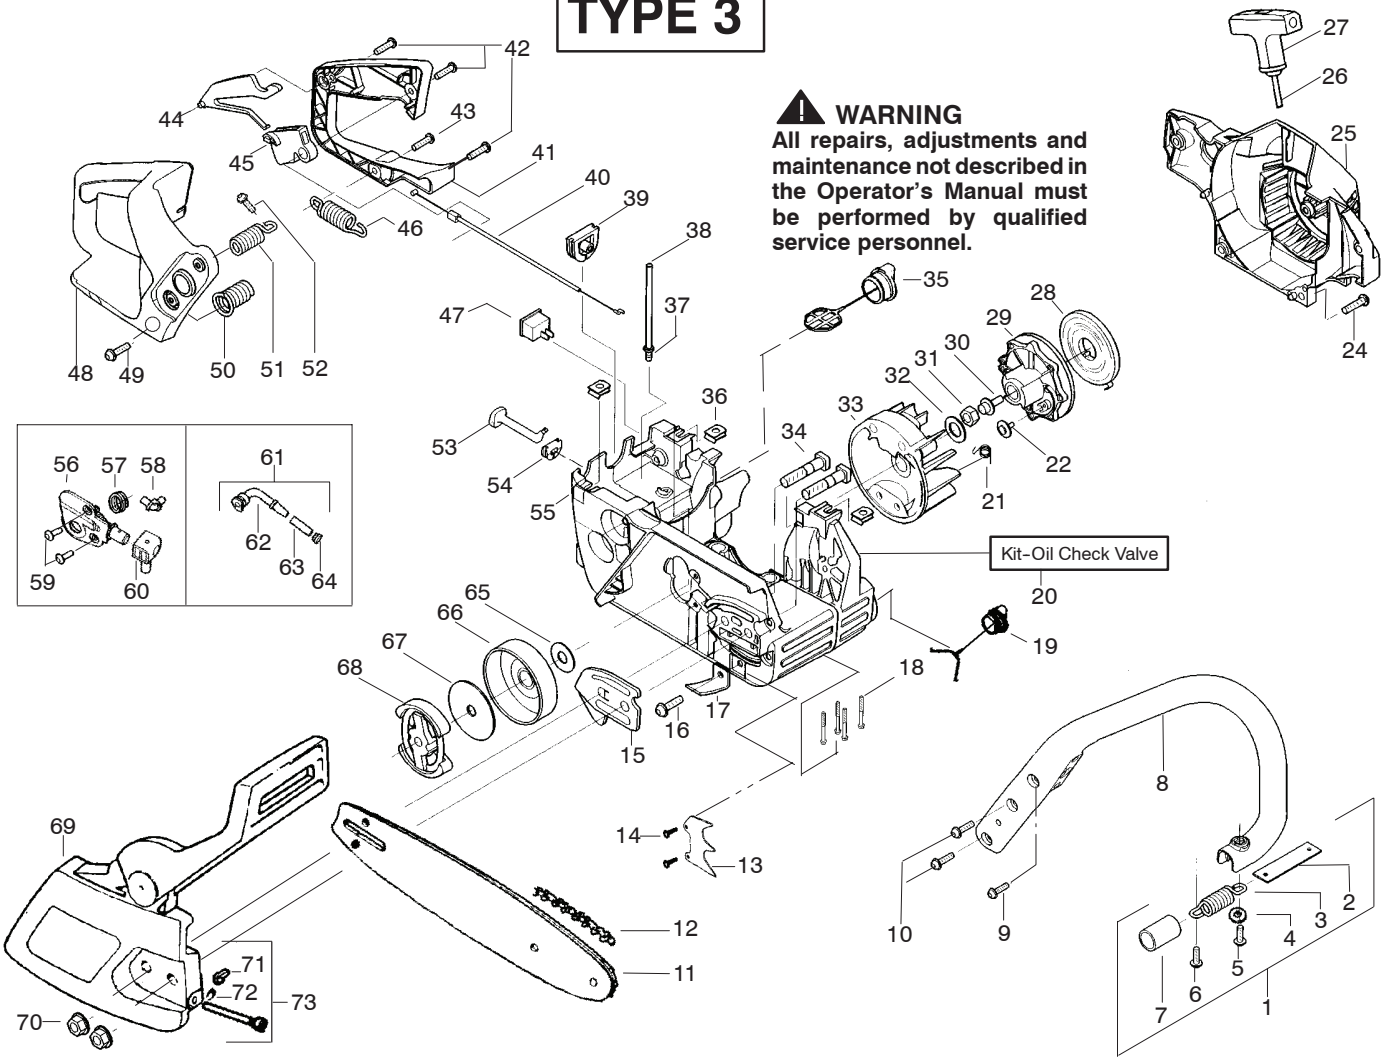

PARTS LIST NO. 530087882		McCULLOCH. PARTS LIST	CHAIN SAW MODEL(S) MAC CAT 335, 435	
DATE 3/04/08	Replaces 530087882 -5/31/07		Note: Illustration may differ from actual model due to design changes	PAGE NO. 3

TYPE 3

⚠ WARNING
All repairs, adjustments and maintenance not described in the Operator's Manual must be performed by qualified service personnel.

Ref.	Part No.	Description	Ref.	Part No.	Description	Ref.	Part No.	Description
1.	530047963	Assy. - Isolator	27.	530056402	Handle - Starter	53.	530047605	Knob - Choke
2.	530047608	Strap - Limiter	28.	530027531	Spring - Recoil	54.	530049005	Grommet - Knob
3.	530042082	Spring - Isolator	29.	530037817	Pulley - Starter	55.	530056597	Assy - Chassis
4.	530015123	Washer	30.	530015920	Screw	56.	530071259	Kit - Oil Pump (Incls. 57, 58, 60)
5.	530016018	Screw	31.	530016134	Nut - Flywheel	57.	530037820	Gear - Worm Spring
6.	530015843	Screw	32.	530015127	Washer - Flywheel	58.	530049477	Elbow - Oil Pickup
7.	530036142	Sleeve - AV Spring	33.	530039209	Assy - Flywheel	59.	530016064	Screw
8.	530047583	Handle - Front	34.	530016133	Bolt - Bar	60.	530019206	Seal Block
9.	530015940	Screw	35.	530047192	Assy - Fuel Cap	61.	530047663	Assy - Oil Pickup (Incl. 62 - 64)
10.	530015814	Screw	36.	530015922	Nut - "U" - Type	62.	530038373	Pick-up Oiler
11.	530044896	Bar - 14"	37.	530023877	Fitting - fuel line	63.	530037821	Filter - Oil
12.	538029933	Chain 14"	38.	530069216	Kit - Fuel line (large)	64.	530030189	Plug - Oil Filter
13.	530014381	Kit - Assy Spike (incl. 14)	39.	530047631	Grommet - Cable	65.	530015907	Washer - Thrust
14.	530015805	Screw	40.	530047602	Cable - Throttle	66.	530047061	Assy. - Clutch Drum w/bearing
15.	530038238	Plate - Bar Mounting	41.	530047581	Cover - Rear Handle	67.	530015611	Washer - Clutch
16.	530015814	Screw	42.	530015906	Screw	68.	530014949	Assy. Clutch
17.	530029850	Chain Catcher	43.	530015886	Screw	69.	530054736	Assy - Chain Brake
18.	530016132	Screw	44.	530036098	Lockout - Throttle	70.	530015917	Nut - Bar Mounting
19.	530010846	Assy - Oil Cap	45.	530036097	Trigger - Throttle	71.	530015826	Pin - Retainer
20.	530071666	Kit - Oil Check Valve	46.	530042082	Spring	72.	530038593	Retainer
21.	530023817	Spring - Starter Dog	47.	530069572	Kit - Switch	73.	530069611	Kit - Bar Adjust (incl. 71 & 72)
22.	530016080	Screw	48.	530047582	Handle - Rear			
23.	---	---	49.	530015814	Screw			
24.	530015892	Screw	50.	530053274	Assy. Isolator - lower			
25.	530054175	Housing - Fan	51.	530071385	Kit - Isolator (Upper)			
26.	530069232	Kit - Rope	52.	530015875	Screw			

✓ = NEW PART NUMBER FOR THIS IPL

* = REFER TO THE SERVICE REFERENCE INDICATED FOR MORE INFORMATION. (LOCATED AT END OF IPL)