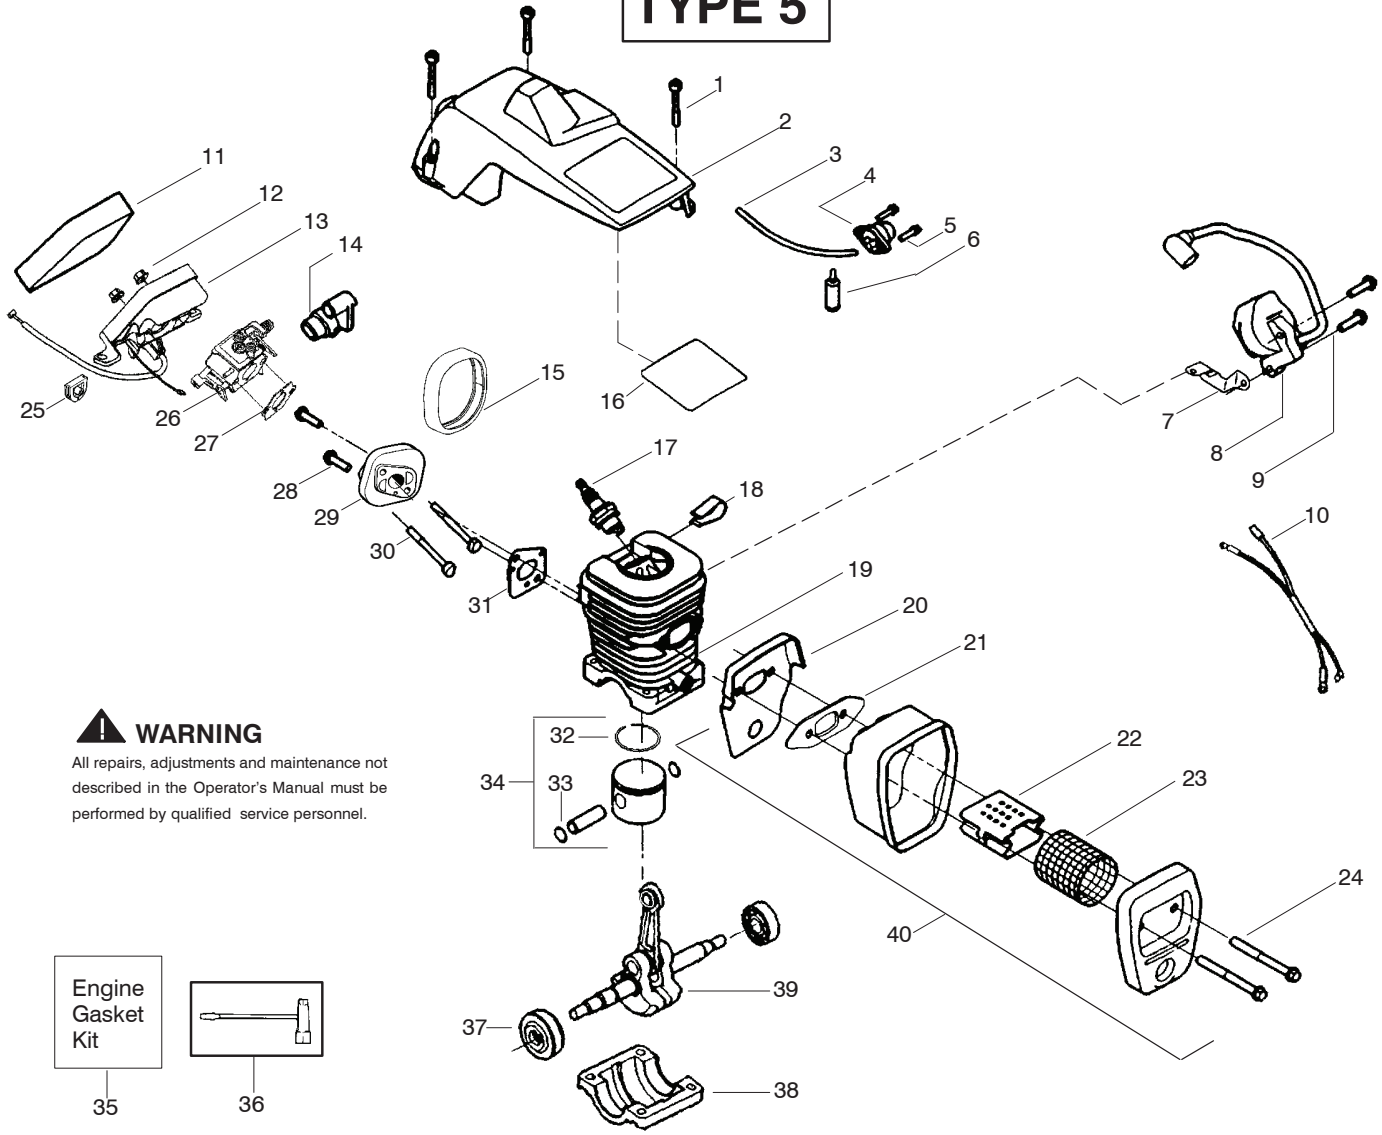

PARTS LIST NO. 530087882		PARTS LIST	CHAIN SAW MODEL(S) MAC CAT 335, 435	
DATE 3/04/08	Replaces 530087882 -5/31/07		Note: Illustration may differ from actual model due to design changes	PAGE NO. 10

TYPE 5

WARNING

All repairs, adjustments and maintenance not described in the Operator's Manual must be performed by qualified service personnel.

Ref.	Part No.	Description	Ref.	Part No.	Description	Ref.	Part No.	Description
1.	530016153	Screw	19.	530012550	Cylinder	35.	530069608	Kit- Engine Gasket (Incl. 21, 27 & 31)
2.	530055638	Assy- Cylinder Shield (includes # 16)	20.	530049870	Backplate- Muffler	36.	530031135	Bar Wrench
3.	530069247	Kit- Fuel Line (Small)	21.	530069608	Gasket- Muffler(kit)	37.	530056363	Assy- Seal & Bearing
4.	530071835	Kit- Air Purge (Incl. #5)	22.	530037817	Diffuser- Muffler	38.	530037935	Cap- Crankcase
5.	530015780	Screw	23.	530036103	Screen- Spark	39.	530047062	Assy- Crankshaft
6.	530095646	Assy- Fuel Pick-up	24.	530016132	Bolt- Muffler	40.	530047207	Assy- Muffler (Incl. 20-24)
7.	530047442	Strap- Ground	25.	530047631	Grommet- Throttle Cable			Not Shown
8.	530039198	Ignition Module	26.	---	Kit- Carburetor			Manuals
9.	530015814	Screw		545081885	Walbro (WT- 891) (Incl. Grommet)			545123556 (Scan)
10.	530057475	Assy- Wire Harness	27.	530069608	Gasket- Carb. (kit)			545123557 (Euro I)
11.	530037793	Foam- Air Filter	28.	530016386	Screw			545123558 (Euro II)
12.	530016101	Nut	29.	530049700	Carb. Adapter			545123559 (Euro III)
13.	530057702	Assy- Air Box	30.	530016187	Screw			545123560 (Euro IV)
14.	530035526	Grommet- Carb Adjust	31.	530069608	Gasket- Adaptor(kit)			545123561 (Euro V)
15.	530054144	Seal- Carb Adapter	32.	530038729	Ring- Piston			545123562 (Turkish)
16.	530055698	Reflector- Heat	33.	530015697	Retainer- Piston Pin			545123680 (Russian)
17.	952030150	Spark Plug (RCJ-7Y)	34.	530071408	Kit- Piston (Incl. 32 & 33)			545123563 (335 Russia)
18.	530016136	Clip- High Tension Lead						

✓ = NEW PART NUMBER FOR THIS IPL

* = REFER TO THE SERVICE REFERENCE INDICATED FOR MORE INFORMATION. (LOCATED AT END OF IPL)