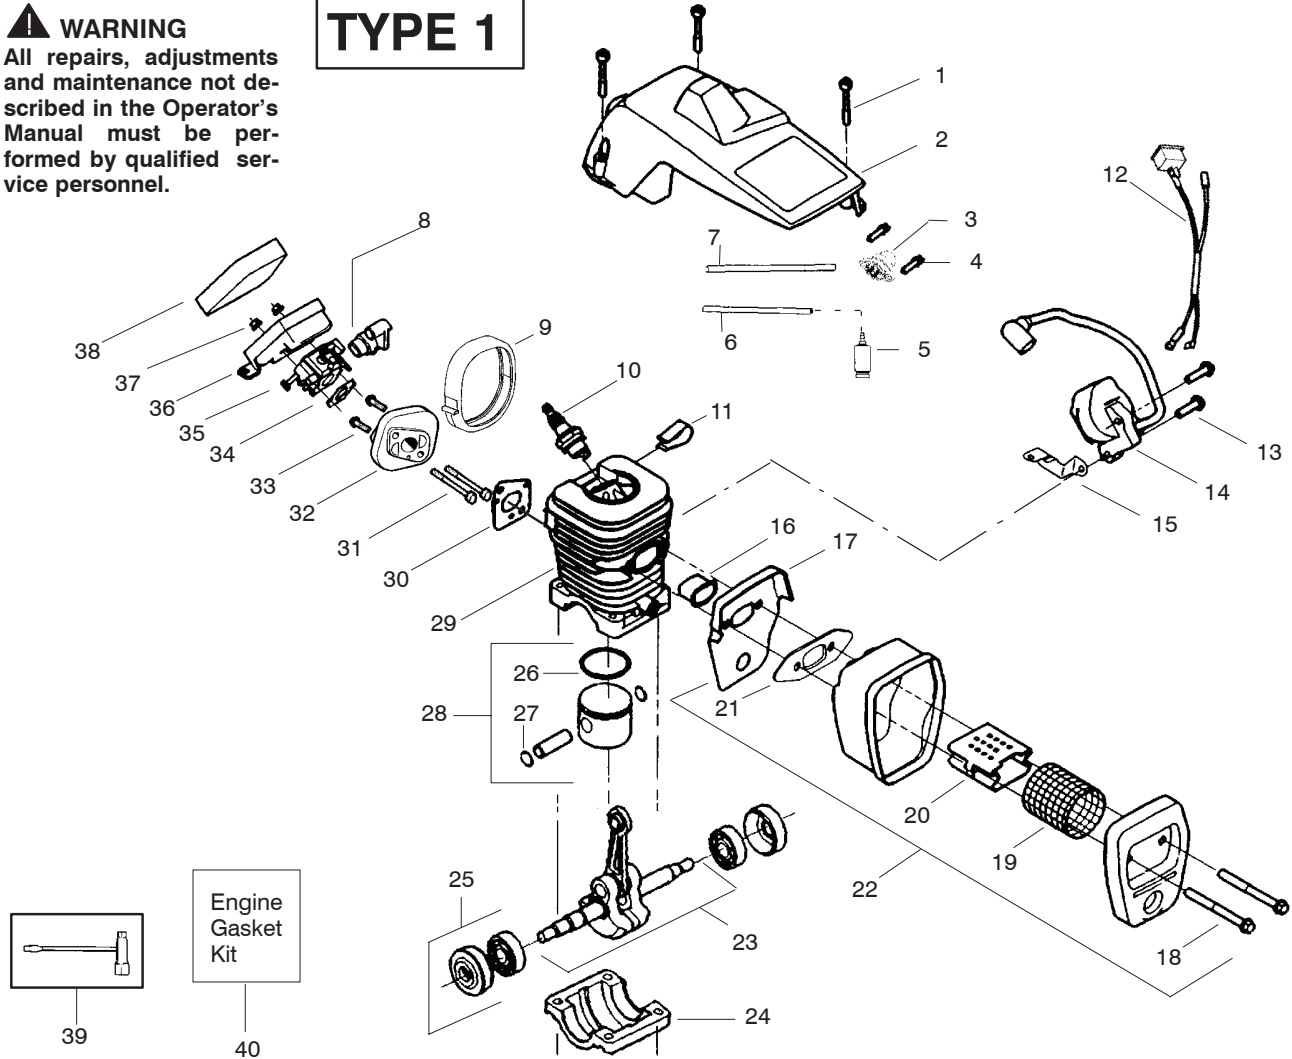

PARTS LIST NO. 530087882		McCULLOCH. PARTS LIST	CHAIN SAW MODEL(S) MAC CAT 335, 435	
DATE 3/04/08	Replaces 530087882 -5/31/07		Note: Illustration may differ from actual model due to design changes	PAGE NO. 6

WARNING
All repairs, adjustments and maintenance not described in the Operator's Manual must be performed by qualified service personnel.

TYPE 1

Ref.	Part No.	Description	Ref.	Part No.	Description	Ref.	Part No.	Description
1.	530016153	Screw	19.	530036103	Screen-Spark	36.	530047604	Housing-Air Filter
2.	530055460	Shield-Cylinder	20.	530037813	Diffuser-Muffler	37.	530016101	Nut
3.	530047213	Assy-Air Purge	21.	530069608	Gasket-Muffler (kit)	38.	530037793	Air Filter - Foam
4.	530015780	Screw	22.	530047207	Assy-Muffler	39.	530031135	Wrench-Bar
5.	530095646	Assy-Fuel Pick-up	23.	530047062	(Incl. 17-21)	40.	530069608	Kit-Engine Gasket
6.	530069247	Kit-Line Purge/Carb. (Small Dia)	24.	530037935	Cap-Crankcase			(incl. 34,30,21)
7.	530069216	Kit-Line Purge/Tank (large line)	25.	530056363	Assy-Seal & Bearing			
8.	530049244	Grommet-Carb Adjust.	26.	530029805	Ring-Piston			
9.	530054144	Seal-Carb Adapter	27.	530015697	Retainer - Piston Pin			
10.	952030150	Spark Plug (RCJ-7Y)	28.	530069604	Kit-Piston - (incl. 26-27)			
11.	530016136	Clip-High Tension Lead	29.	530069606	Gasket-Cylinder			
12.	530049117	Assy-Wire Harness (includes switch)	30.	530069608	Gasket-Carb. Adapter (kit)			Not Shown
13.	530015814	Screw	31.	530016187	Screw	530088226		Manual- (Scan)
14.	530039167	Module-Ignition	32.	530049700	Carb. Adapter	530088160		Manual - (Euro I)
15.	530047442	Strap-Ground	33.	530016386	Screw	530088161		Manual - (Euro II)
16.	530037652	Insulator-Heat	34.	530069608	Carb. Gasket (kit)	530054781		Decal-Warning
17.	530049870	Back Plate-Muffler	35.	---	Kit-Carburetor (WT-391)	530038478		Cap-limiter low(tan)
18.	530016132	Screw		530069722		530038479		Cap-limiter high(brn)

✓ = NEW PART NUMBER FOR THIS IPL

★ = REFER TO THE SERVICE REFERENCE INDICATED FOR MORE INFORMATION. (LOCATED AT END OF IPL)