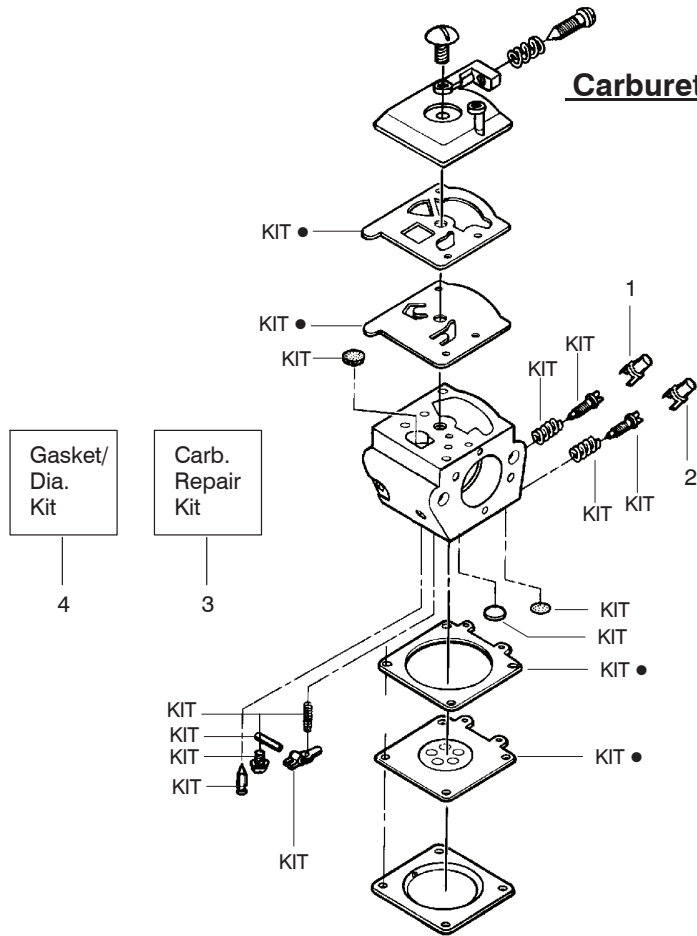

PARTS LIST NO. 530087882		McCULLOCH PARTS LIST	CHAIN SAW MODEL(S) MAC CAT 335, 435	
DATE 3/04/08	Replaces 530087882 -5/31/07		Note: Illustration may differ from actual model due to design changes	PAGE NO. 11

Carburetor Assembly – WT-391 – #530069722

Ref.	Part No.	Description
1.	530038479	Limiter Cap-High
2.	530038478	Limiter Cap-Low
3.	530069826	Carburetor Repair Kit (KIT= Indicates Contents) & Includes Limiter Caps
4.	530069844	Gasket/Diaphragm Kit (● = Indicates Contents)

Kit - Carburetor Assembly No. 530071621 - WT-625
Kit - Carburetor Assembly No. 530071820 - W-20
Kit - Carburetor Assembly No. 530071821 - WT-662

Note: No Repair kits are available for these carburetors