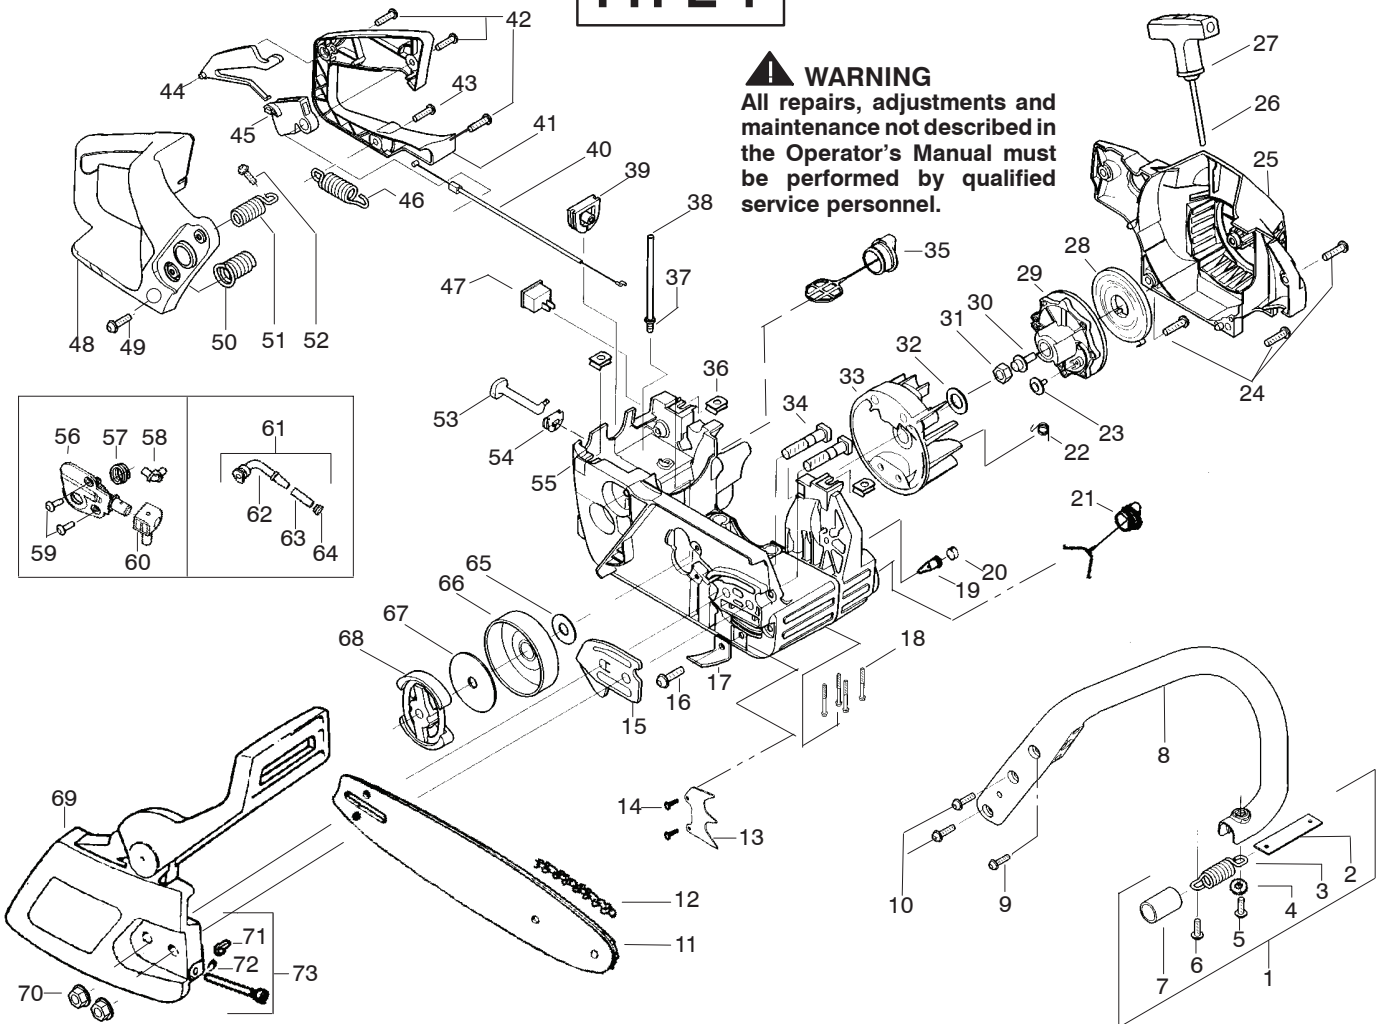

PARTS LIST NO. 530087882		McCULLOCH. PARTS LIST	CHAIN SAW MODEL(S) MAC CAT 335, 435	
DATE 3/04/08	Replaces 530087882 -5/31/07		Note: Illustration may differ from actual model due to design changes	PAGE NO. 1

TYPE 1

⚠ WARNING
All repairs, adjustments and maintenance not described in the Operator's Manual must be performed by qualified service personnel.

Ref.	Part No.	Description	Ref.	Part No.	Description	Ref.	Part No.	Description
1.	530047963	Assy.-Isolator	27.	530056402	Handle- Starter	53.	530047605	Knob- Choke
2.	530047608	Strap- Limiter	28.	530027531	Spring- Recoil	54.	530049005	Grommet- Knob
3.	530042082	Spring- Isolator	29.	530037817	Pulley- Starter	55.	530056597	Assy- Chassis (incl. 19-21,34-36)
4.	530015123	Washer	30.	530015920	Screw	56.	530071259	Kit- Oil Pump (Incls. 57,58,60)
5.	530016018	Screw	31.	530016134	Nut- Flywheel	57.	530037820	Gear- Worm Spring
6.	530015843	Screw	32.	530015127	Washer- Flywheel	58.	530049477	Elbow- Oil Pickup
7.	530036142	Sleeve- AV Spring	33.	530039209	Assy- Flywheel	59.	530016064	Screw
8.	530047583	Handle- Front	34.	530016133	Bolt- Bar	60.	530019206	Seal Block
9.	530015940	Screw	35.	530047192	Assy- Fuel Cap	61.	530047663	Assy- Oil Pickup (Incl. 62-64)
10.	530015814	Screw	36.	530015922	Nut- "U"- Type	62.	530038373	Pick- up Oiler
11.	530044816	Bar - 14"	37.	530023877	Fitting- fuel line	63.	530037821	Filter- Oil
12.	538029933	Chain 14"	38.	530069216	Kit- Fuel line (large)	64.	530030189	Plug- Oil Filter
13.	530014381	Kit- Assy Spike (incl.14)	39.	530047631	Grommet- Cable	65.	530015907	Washer- Thrust
14.	530015805	Screw	40.	530047602	Cable- Throttle	66.	530047061	Assy.- Clutch Drum w/bearing
15.	530038238	Plate- Bar Mounting	41.	530047581	Cover- Rear Handle	67.	530015611	Washer- Clutch
16.	530015814	Screw	42.	530015906	Screw	68.	530014949	Assy. Clutch
17.	530029850	Chain Catcher	43.	530015886	Screw	69.	530054736	Assy- Chain Brake
18.	530016132	Screw	44.	530036098	Lockout- Throttle	70.	530015917	Nut- Bar Mounting
19.	530026119	Check Valve	45.	530036097	Trigger- Throttle	71.	530015826	Pin- Retainer
20.	530038264	Plug- Bronze Vent	46.	530042082	Spring	72.	530038593	Retainer
21.	530010846	Assy- Oil Cap	47.	530069572	Kit- Switch	73.	530069611	Kit- Bar Adjust
22.	530023817	Spring- Starter Dog	48.	530047582	Handle - Rear			
23.	530016080	Screw	49.	530015814	Screw			
24.	530015892	Screw	50.	530053274	Assy. Isolator - lower			
25.	530054175	Housing- Fan	51.	530071385	Kit- Isolator (Upper)			
26.	530069232	Kit- Rope	52.	530015875	Screw			

✂ = NEW PART NUMBER FOR THIS IPL

★ = REFER TO THE SERVICE REFERENCE INDICATED FOR MORE INFORMATION. (LOCATED AT END OF IPL)