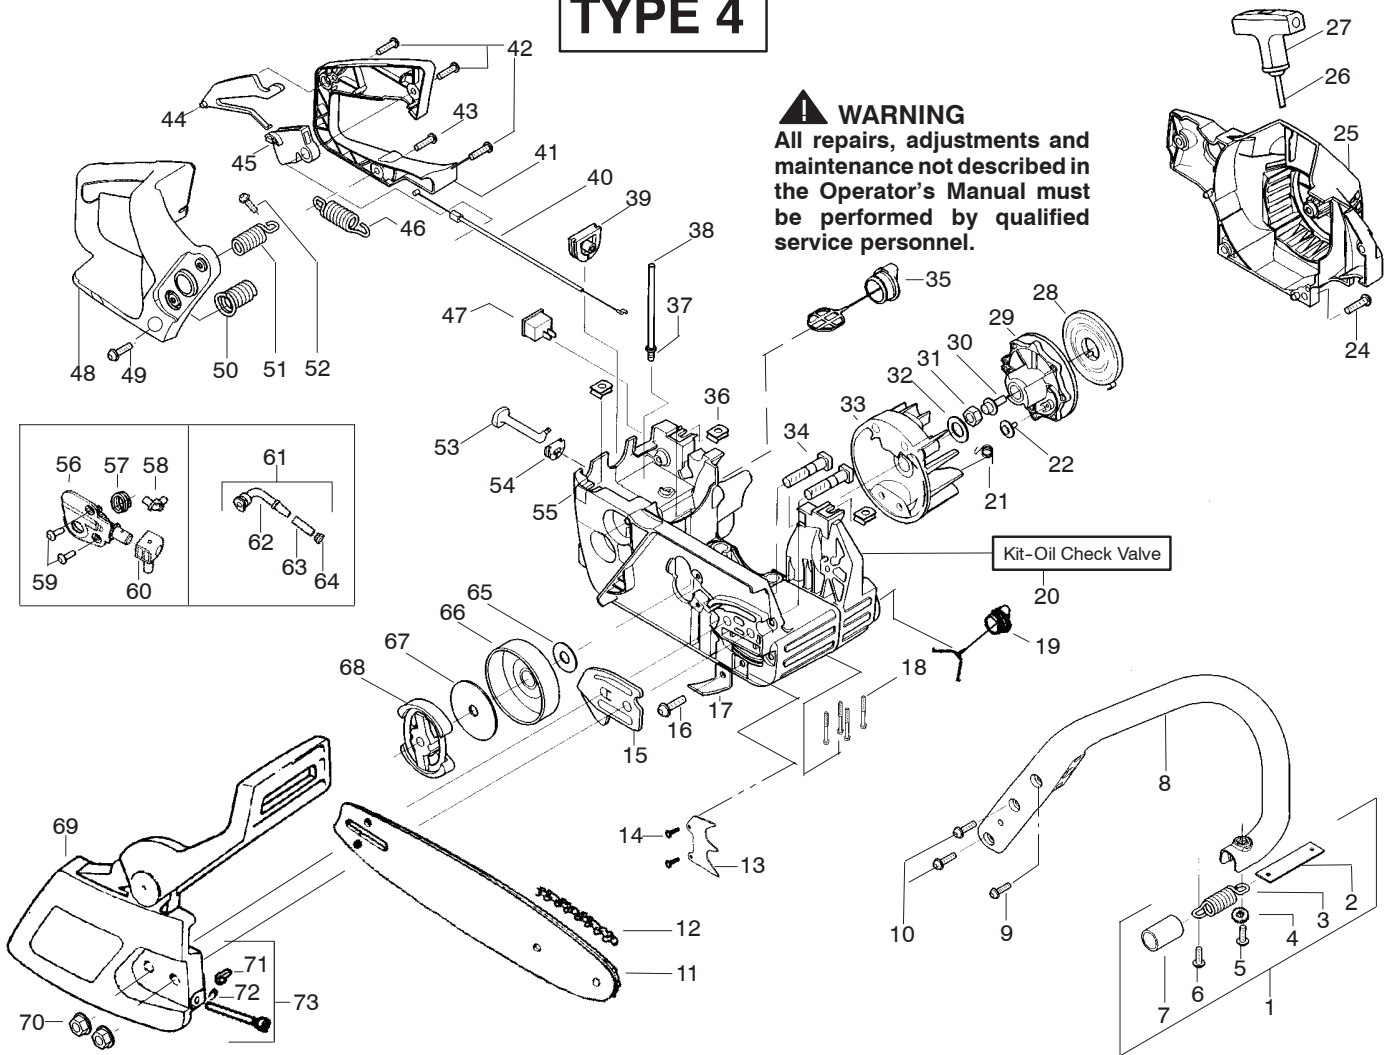

PARTS LIST NO. 530087882		McCULLOCH PARTS LIST	CHAIN SAW MODEL(S) MAC CAT 335, 435	
DATE 3/04/08	Replaces 530087882 -5/31/07		Note: Illustration may differ from actual model due to design changes	PAGE NO. 4

TYPE 4

⚠ WARNING
All repairs, adjustments and maintenance not described in the Operator's Manual must be performed by qualified service personnel.

Ref.	Part No.	Description	Ref.	Part No.	Description	Ref.	Part No.	Description
1.	530047963	Assy.- Isolator	27.	530056402	Handle- Starter	53.	530047605	Knob- Choke
2.	530047608	Strap- Limiter	28.	530027531	Spring- Recoil	54.	530049005	Grommet- Knob
3.	530042082	Spring- Isolator	29.	530037817	Pulley- Starter	55.	530056596	Assy- Chassis
4.	530015123	Washer	30.	530015920	Screw	56.	530071259	Kit- Oil Pump
5.	530016018	Screw	31.	530016134	Nut- Flywheel	(Incls. 57,58,60)		
6.	530015843	Screw	32.	530015127	Washer- Flywheel	57.	530037820	Gear- Worm Spring
7.	530036142	Sleeve- AV Spring	33.	530039209	Assy- Flywheel	58.	530049477	Elbow- Oil Pickup
8.	530047583	Handle- Front	34.	530016133	Bolt- Bar	59.	530016064	Screw
9.	530015940	Screw	35.	530047192	Assy- Fuel Cap	60.	530019206	Seal Block
10.	530015814	Screw	36.	530015922	Nut- "U" - Type	61.	530047663	Assy- Oil Pickup
11.	530044896	Bar - 14"	37.	530023877	Fitting- fuel line	(Incl. 62-64)		
12.	538029933	Chain 14"	38.	530069216	Kit- Fuel line (large)	62.	530038373	Pick-up Oiler
13.	530014381	Kit- Assy Spike (incl.14)	39.	530047631	Grommet- Cable	63.	530037821	Filter- Oil
14.	530015805	Screw	40.	530047602	Cable- Throttle	64.	530030189	Plug- Oil Filter
15.	530038238	Plate- Bar Mounting	41.	530047581	Cover- Rear Handle	65.	530015907	Washer- Thrust
16.	530015814	Screw	42.	530015906	Screw	66.	530047061	Assy.- Clutch Drum w/bearing
17.	530029850	Chain Catcher	43.	530015886	Screw	67.	530015611	Washer- Clutch
18.	530016132	Screw	44.	530036098	Lockout- Throttle	68.	530014949	Assy. Clutch
19.	530010846	Assy- Oil Cap	45.	530036097	Trigger- Throttle	69.	530054739	Assy- Chain Brake
20.	530071666	Kit- Oil Check Valve	46.	530042082	Spring	70.	530015917	Nut- Bar Mounting
21.	530023817	Spring- Starter Dog	47.	530069572	Kit- Switch	71.	530015826	Pin- Retainer
22.	530016080	Screw	48.	530047582	Handle - Rear	72.	530038593	Retainer
23.	---	---	49.	530015814	Screw	73.	530069611	Kit- Bar Adjust (incl. 71 & 72)
24.	530015892	Screw	50.	530053274	Assy. Isolator - lower			
25.	530049335	Housing- Fan	51.	530071385	Kit- Isolator (Upper)			
26.	530069232	Kit- Rope	52.	530015875	Screw			

↗ = NEW PART NUMBER FOR THIS IPL

* = REFER TO THE SERVICE REFERENCE INDICATED FOR MORE INFORMATION. (LOCATED AT END OF IPL)