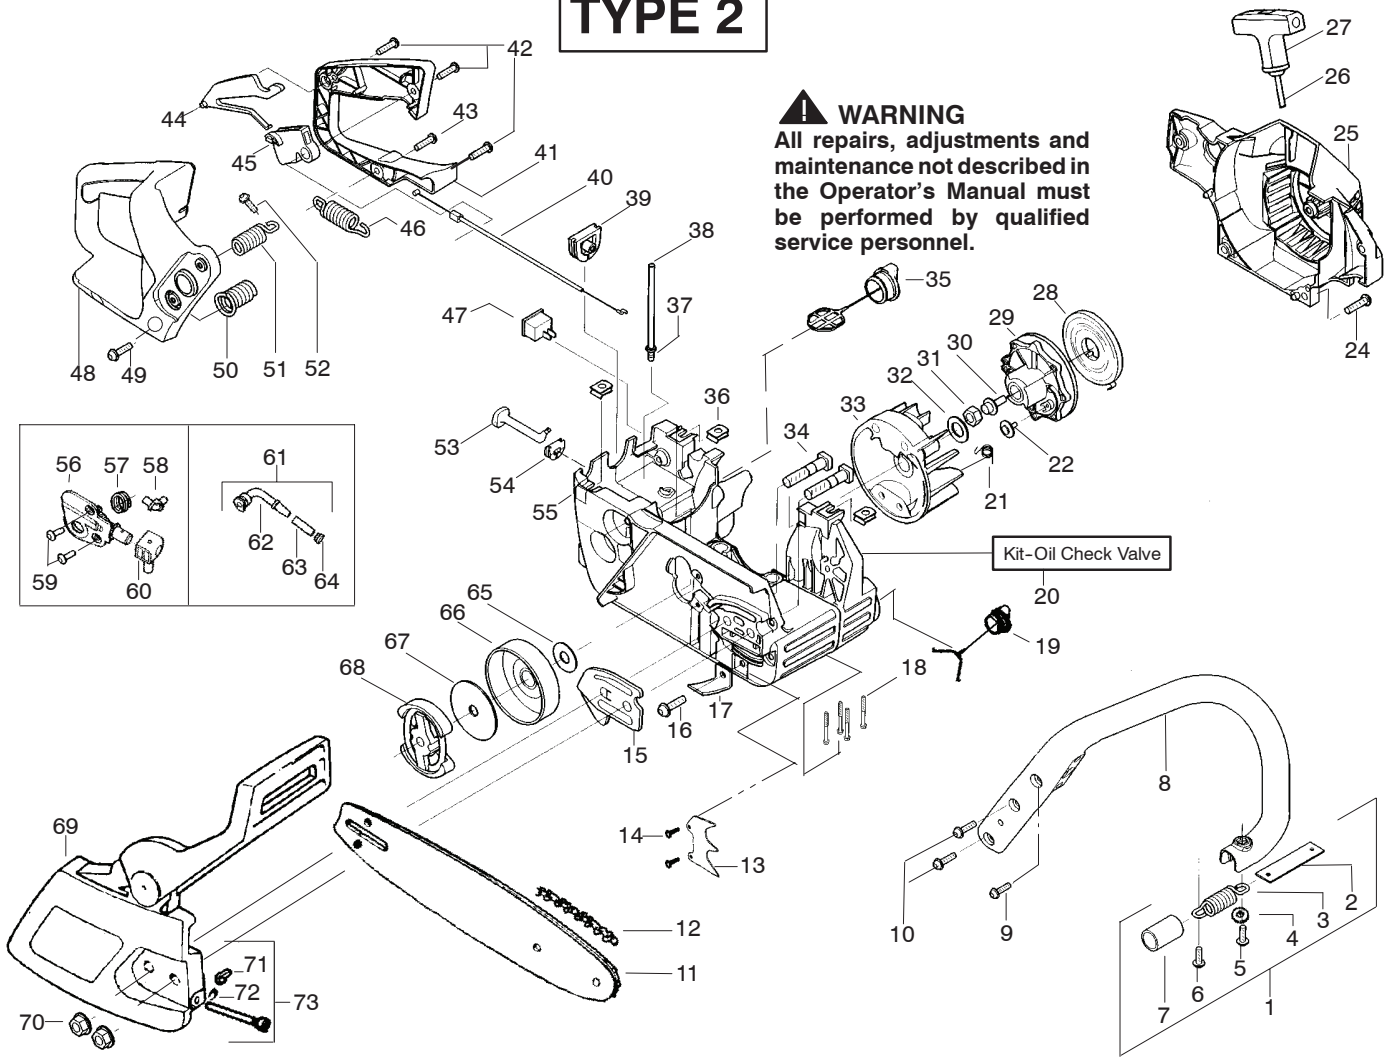

PARTS LIST NO. 530087882		McCULLOCH PARTS LIST	CHAIN SAW MODEL(S) MAC CAT 335, 435	
DATE 3/04/08	Replaces 530087882 -5/31/07		Note: Illustration may differ from actual model due to design changes	PAGE NO. 2

TYPE 2

⚠ WARNING
All repairs, adjustments and maintenance not described in the Operator's Manual must be performed by qualified service personnel.

Ref.	Part No.	Description	Ref.	Part No.	Description	Ref.	Part No.	Description
1.	530047963	Assy.- Isolator	27.	530056402	Handle- Starter	53.	530047605	Knob- Choke
2.	530047608	Strap- Limiter	28.	530027531	Spring- Recoil	54.	530049005	Grommet- Knob
3.	530042082	Spring- Isolator	29.	530037817	Pulley- Starter	55.	530056597	Assy- Chassis
4.	530015123	Washer	30.	530015920	Screw	56.	530071259	Kit- Oil Pump
5.	530016018	Screw	31.	530016134	Nut- Flywheel	(Incls. 57,58,60)		
6.	530015843	Screw	32.	530015127	Washer- Flywheel	57.	530037820	Gear- Worm Spring
7.	530036142	Sleeve- AV Spring	33.	530039209	Assy- Flywheel	58.	530049477	Elbow- Oil Pickup
8.	530047583	Handle- Front	34.	530016133	Bolt- Bar	59.	530016064	Screw
9.	530015940	Screw	35.	530047192	Assy- Fuel Cap	60.	530019206	Seal Block
10.	530015814	Screw	36.	530015922	Nut- "U" - Type	61.	530047663	Assy- Oil Pickup
11.	530044896	Bar - 14"	37.	530023877	Fitting- fuel line	(Incl. 62-64)		
12.	538029933	Chain 14"	38.	530069216	Kit- Fuel line (large)	62.	530038373	Pick- up Oiler
13.	530014381	Kit- Assy Spike (incl.14)	39.	530047631	Grommet- Cable	63.	530037821	Filter- Oil
14.	530015805	Screw	40.	530047602	Cable- Throttle	64.	530030189	Plug- Oil Filter
15.	530038238	Plate- Bar Mounting	41.	530047581	Cover- Rear Handle	65.	530015907	Washer- Thrust
16.	530015814	Screw	42.	530015906	Screw	66.	530047061	Assy.- Clutch Drum w/bearing
17.	530029850	Chain Catcher	43.	530015886	Screw	67.	530015611	Washer- Clutch
18.	530016132	Screw	44.	530036098	Lockout- Throttle	68.	530014949	Assy. Clutch
19.	530010846	Assy- Oil Cap	45.	530036097	Trigger- Throttle	69.	530054736	Assy- Chain Brake
20.	530071666	Kit- Oil Check Valve	46.	530042082	Spring	70.	530015917	Nut- Bar Mounting
21.	530023817	Spring- Starter Dog	47.	530069572	Kit- Switch	71.	530015826	Pin- Retainer
22.	530016080	Screw	48.	530047582	Handle - Rear	72.	530038593	Retainer
23.	---	---	49.	530015814	Screw	73.	530069611	Kit- Bar Adjust
24.	530015892	Screw	50.	530053274	Assy. Isolator - lower	(incl. 71 & 72)		
25.	530054175	Housing- Fan	51.	530071385	Kit- Isolator (Upper)			
26.	530069232	Kit- Rope	52.	530015875	Screw			

↗ = NEW PART NUMBER FOR THIS IPL

* = REFER TO THE SERVICE REFERENCE INDICATED FOR MORE INFORMATION. (LOCATED AT END OF IPL)